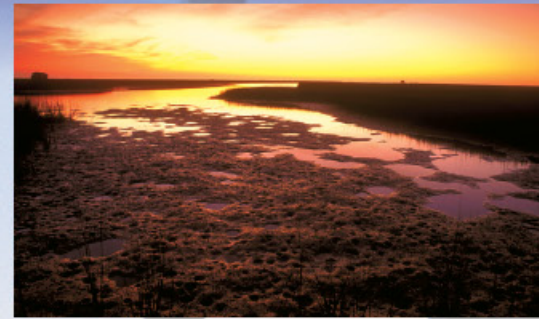

SURROUNDED *by* WATERWAYS *and* MILES *of* NATURE TRAILS *coming soon!*

EDGEWATER ENCOMPASSES BOTH SECLUSION *and* ADVENTURE RIGHT *in* YOUR OWN BACKYARD. Interconnected boardwalks and bridges lead you into another world of peace and privacy within the miles of lush nature trails. This sprawling nature preserve provides viewing platforms for the avid bird watcher, while kayakers and sport fishing enthusiasts enjoy the many canals winding along the banks of Clear Creek. *With easy access to Clear Lake and Galveston Bay, abundant waterfront activities beckon those seeking a day of fun in the sun.*